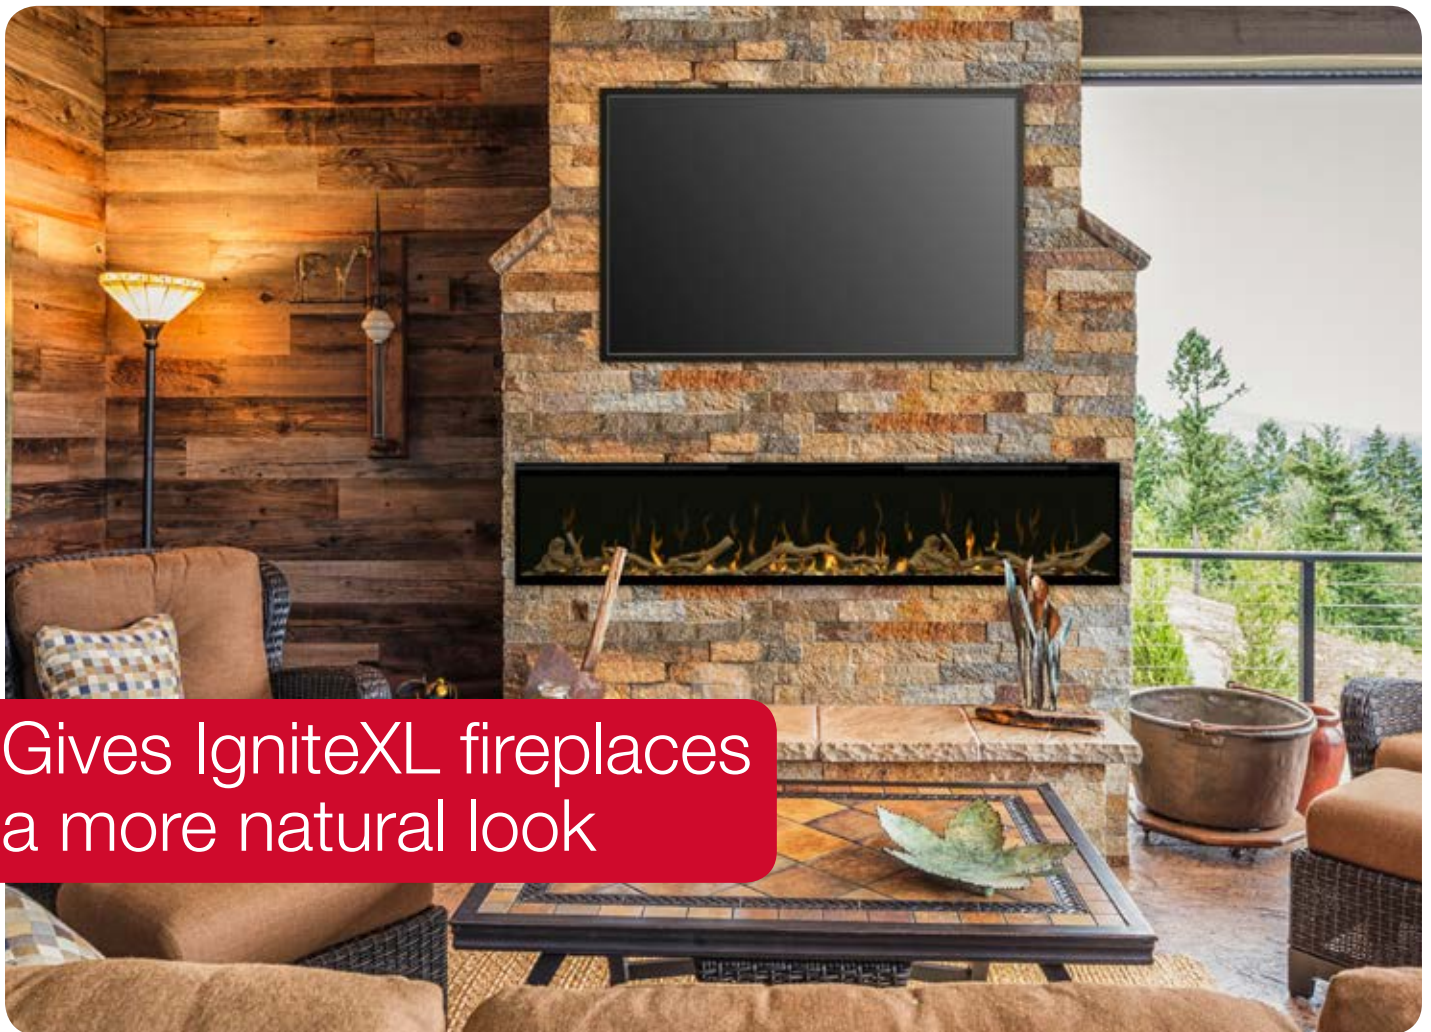

IgniteXL™

Driftwood and River Rock
Accessory Packages

DWS-KIT

The Driftwood and River Rock adds warmth and charm to Dimplex Linear Fireplaces. This organic look compliments rooms that feature wood tones and more traditional décor. A designer's touch is evident in the unique Driftwood pieces and the River Rocks allow just the right amount of light to sparkle through for the perfect finishing touch.

IgniteXL™

Driftwood and River Rock Accessory Packages

DWS-KIT

Shown with the XLF50

Shown with the XLF74

Shown with the XLF100

Features

-  **Driftwood**
Realistic logs cast from authentic driftwood.
-  **River Rock**
Tumbled river rock that captures and refracts the LED light below the media bed.
-  **Instant Ambiance**
Arrange driftwood and rocks in any pattern for a custom look.