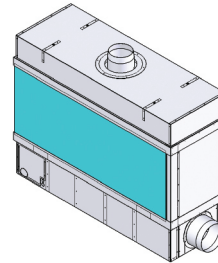

Four Standard Lengths: 4', 5', 6', & 7'

Two Sizes Of Glass Height: 2' & 3'

Seven Different Chassis Styles: Single Sided, See Through, Corners Left & Right, Bay, Pier & Four Sided

With taller viewing areas and more BTU's of flame than any others in its class, the Galaxy Series fireplaces are beautiful additions to any room. The multi-sided units make excellent room dividers and the optional mirrored panels create unique reflections that give endless iterations of the fire.

7 Design Types

Single Sided
Shown: 7' x 2'

Four Sided
Shown: 4' x 2'

Left Corner
Shown: 4' x 2'

Pier
Shown: 5' x 2'

Right Corner
Shown: 5' x 3'

Bay
Shown: 6' x 2'

See Through
Shown: 5' x 3'