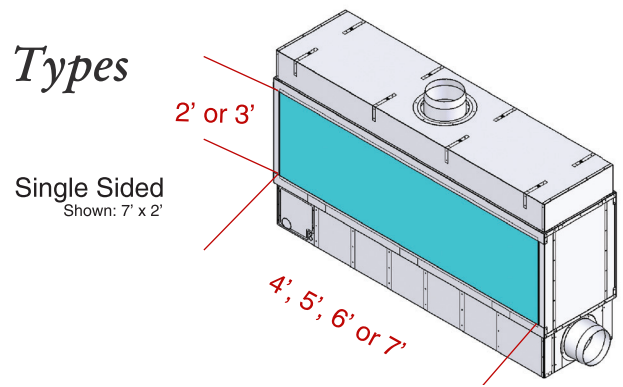

Four Standard Lengths: 4', 5', 6', & 7'

Two Sizes Of Glass Height: 2' & 3'

Seven Different Chassis Styles: Single Sided, See Through, Corners Left & Right, Bay, Pier & Four Sided

With taller viewing areas and more BTU's of flame than any others in its class, the Galaxy Series fireplaces are beautiful additions to any room. The multi-sided units make excellent room dividers and the optional mirrored panels create unique reflections that give endless iterations of the fire.

7 Design Types

Single Sided
Shown: 7' x 2'

Four Sided
Shown: 4' x 2'

Left Corner
Shown: 4' x 2'

Pier
Shown: 5' x 2'

Right Corner
Shown: 5' x 3'

Bay
Shown: 6' x 2'

See Through
Shown: 5' x 3'