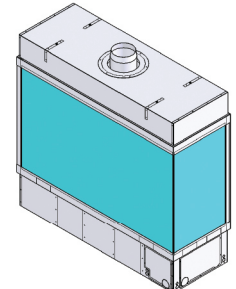

Four Standard Lengths: 4', 5', 6', & 7'

Two Sizes Of Glass Height: 2' & 3'

Seven Different Chassis Styles: Single Sided, See Through, Corners Left & Right, Bay, Pier & Four Sided

With taller viewing areas and more BTU's of flame than any others in its class, the Galaxy Series fireplaces are beautiful additions to any room. The multi-sided units make excellent room dividers and the optional mirrored panels create unique reflections that give endless iterations of the fire.

7 Design Types

Single Sided
Shown: 7' x 2'

Four Sided
Shown: 4' x 2'

Left Corner
Shown: 4' x 2'

Pier
Shown: 5' x 2'

Right Corner
Shown: 5' x 3'

Bay
Shown: 6' x 2'

See Through
Shown: 5' x 3'