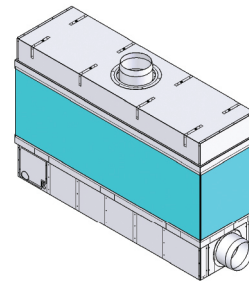

Four Standard Lengths: 4', 5', 6', & 7'

Two Sizes Of Glass Height: 2' & 3'

Seven Different Chassis Styles: Single Sided, See Through, Corners Left & Right, Bay, Pier & Four Sided

With taller viewing areas and more BTU's of flame than any others in its class, the Galaxy Series fireplaces are beautiful additions to any room. The multi-sided units make excellent room dividers and the optional mirrored panels create unique reflections that give endless iterations of the fire.

7 Design Types

Single Sided
Shown: 7' x 2'

Four Sided
Shown: 4' x 2'

Left Corner
Shown: 4' x 2'

Pier
Shown: 5' x 2'

Right Corner
Shown: 5' x 3'

Bay
Shown: 6' x 2'

See Through
Shown: 5' x 3'