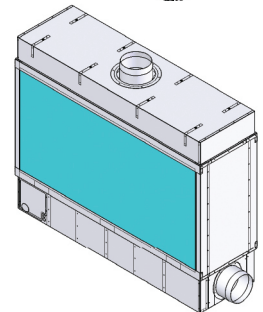

Four Standard Lengths: 4', 5', 6', & 7'

Two Sizes Of Glass Height: 2' & 3'

Seven Different Chassis Styles: Single Sided, See Through, Corners Left & Right, Bay, Pier & Four Sided

With taller viewing areas and more BTU's of flame than any others in its class, the Galaxy Series fireplaces are beautiful additions to any room. The multi-sided units make excellent room dividers and the optional mirrored panels create unique reflections that give endless iterations of the fire.

7 Design Types

Single Sided
Shown: 7' x 2'

Four Sided
Shown: 4' x 2'

Left Corner
Shown: 4' x 2'

Pier
Shown: 5' x 2'

Right Corner
Shown: 5' x 3'

Bay
Shown: 6' x 2'

See Through
Shown: 5' x 3'