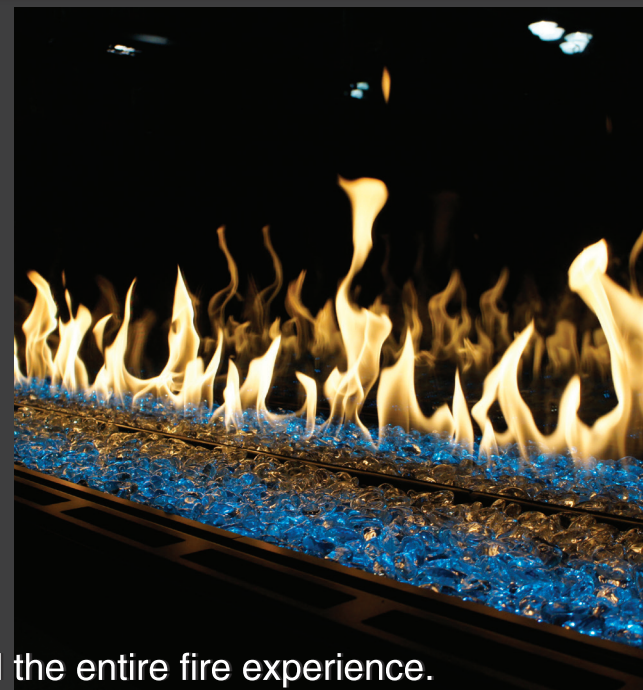

Stellar Hearth's Galaxy Series

Offers a variety of standardized shapes and sizes to make a grand statement in any location of the room

Four Standard Lengths: 4', 5', 6', & 7'

Two Sizes Of Glass Height: 2' & 3'

Seven Different Chassis Styles: Single Sided, See Through, Corners Left & Right, Bay, Pier & Four Sided

With taller viewing areas and more BTU's of flame than any others in its class, the Galaxy Series fireplaces are beautiful additions to any room. The multi-sided units make excellent room dividers and the optional mirrored panels create unique reflections that give endless iterations of the fire.

The proprietary Safe-T-Touch™ glass keeps the heat away, so small or vulnerable hands are always safe. Standard LED ember lights with almost infinite color sequences allow you to dial in to any atmosphere you want.

Much more than just great looks,

we've maximized the entire fire experience.