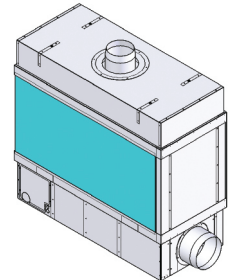

Four Standard Lengths: 4', 5', 6', & 7'

Two Sizes Of Glass Height: 2' & 3'

Seven Different Chassis Styles: Single Sided, See Through, Corners Left & Right, Bay, Pier & Four Sided

With taller viewing areas and more BTU's of flame than any others in its class, the Galaxy Series fireplaces are beautiful additions to any room. The multi-sided units make excellent room dividers and the optional mirrored panels create unique reflections that give endless iterations of the fire.

7 Design Types

Single Sided
Shown: 7' x 2'

Four Sided
Shown: 4' x 2'

Left Corner
Shown: 4' x 2'

Pier
Shown: 5' x 2'

Right Corner
Shown: 5' x 3'

Bay
Shown: 6' x 2'

See Through
Shown: 5' x 3'