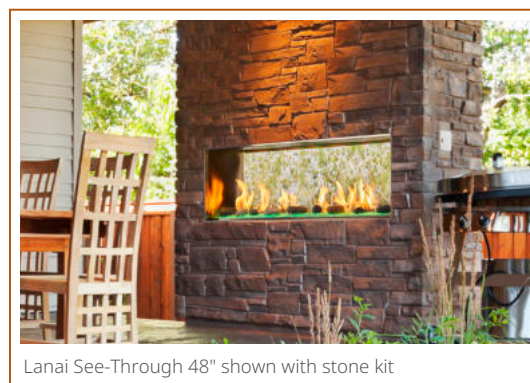

LED Lighting