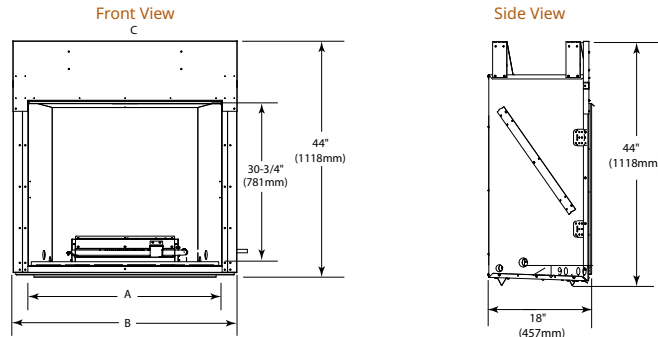

FIRE FEATURE SPECIFICATIONS

COURTYARD

Model	Front Width		Back Width		Height		Depth		Viewing Area
	Unit	Framing	Unit	Framing	Unit	Framing	Unit	Framing	
Courtyard-36"	41-3/4" [1060]	43-1/2" [1105]	31-1/2" [800]	43-1/2" [1105]	44" [1118]	44-1/8" [1121]	18" [457]	18-1/8" [459]	36" x 30-3/4" [914 x 781]
Courtyard-42"	47-3/4" [1213]	49-1/2" [1257]	37-1/2" [953]	49-1/2" [1257]	44" [1118]	44-1/8" [1121]	18" [457]	18-1/8" [459]	42" x 30-3/4" [1067 x 781]

Drawings to the right represent the 36" and 42" combined.

MODEL	Courtyard-36"	Courtyard-42"
A	36" [914]	42" [1067]
B	41-3/4" [1060]	47-3/4" [1213]
C (back width)	31-1/2" [800]	37-1/2" [953]