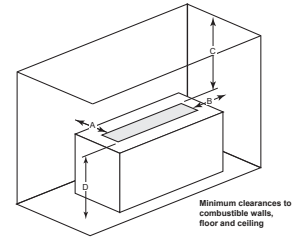

Interior Styles

Traditional

Herringbone

PLAZA

Model	Length	Width	Depth	Viewing Area	BTU/hr Input
Plaza-24"	24" [610]	5-3/8" [137]	5-3/8" [137]	24" x 5-3/8" [613 x 137]	32,000

Clearance to Combustibles

Appliance enclosure must be made entirely of non-combustible materials