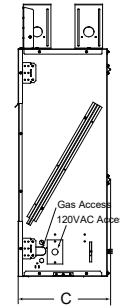

	A	B
Starter Kit	26" (660 mm)	24" (610mm)
Starter Kit + 1 Extension	50" (1,270mm)	48" (1,219mm)
Starter Kit + 2 Extensions	74" (1,880mm)	72" (1,829mm)
Starter Kit + 3 Extensions	98" (2,489mm)	96" (2,438mm)
Starter Kit + 4 Extensions	122" (3,099mm)	120" (3,048mm)

	A	B	C	D	E
in	17	17	45	8	8
mm	432	432	1143	203	203

LANAI

Model	Front Width (A)		Height (B)		Depth (C)		Viewing Area (D x E)	BTU/hr Input
	Unit	Framing	Unit	Framing	Unit	Framing		
Lanai 48"	52-1/8" [1324]	52-3/4" [1340]	39-1/2" [1003]	39-3/4" [1009]	13-3/8" [340]	13-7/8" [352]	47-7/8" x 17" [1216 x 432]	55,000
Lanai 60"	64-1/8" [1629]	64-3/4" [1645]	39-1/2" [1003]	39-3/4" [1009]	13-3/8" [340]	13-7/8" [352]	60" x 17" [1524 x 432]	65,000

Front View

Side View

LANAI SEE-THROUGH

Model	Width		Height		Depth		Viewing Area	BTU/hr Input
	Unit	Framing	Unit	Framing	Unit	Framing		
Lanai See-Through 48"	52-1/8" [1324]	52-3/4" [1340]	39-1/2" [1003]	39-3/4" [1009]	13" [330]	13-7/8" [352]	47-7/8" x 17" [1216 x 432]	55,000