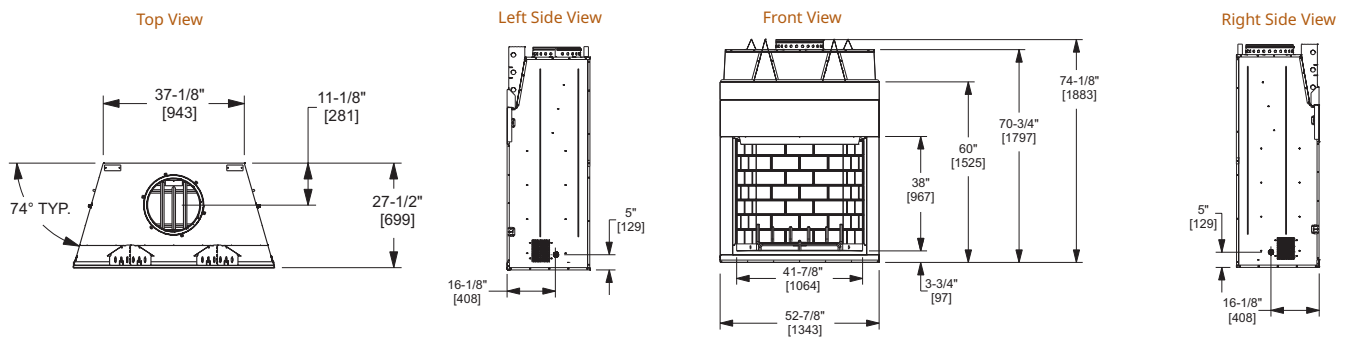

CASTLEWOOD

Model	Front Width		Back Width		Height		Depth		Viewing Area
	Unit	Framing	Unit	Framing	Unit	Framing	Unit	Framing	
Castlewood-42"	52-7/8" [1343]	53-7/8" [1368]	37-1/8" [943]	40-1/8" [1019]	74-1/8" [1883]	74-1/2" [1892]	27-1/2" [699]	28-1/2" [724]	41-7/8" x 38" [1063 x 965]