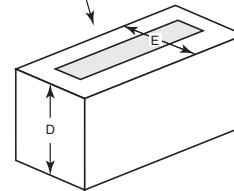

Interior Styles

Traditional

Herringbone

PLAZA

Model	Length	Width	Depth	Viewing Area	BTU/hr Input
Plaza-24"	24" [610]	5-3/8" [137]	5-3/8" [137]	24" x 5-3/8" [613 x 137]	32,000

Clearance to Combustibles

Appliance enclosure must be made entirely of non-combustible materials