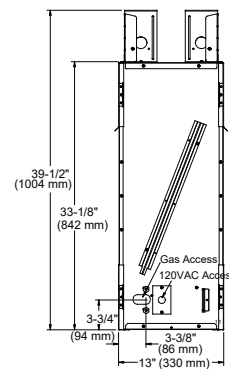

	A	B
Starter Kit	26" (660 mm)	24" (610mm)
Starter Kit + 1 Extension	50" (1,270mm)	48" (1,219mm)
Starter Kit + 2 Extensions	74" (1,880mm)	72" (1,829mm)
Starter Kit + 3 Extensions	98" (2,489mm)	96" (2,438mm)
Starter Kit + 4 Extensions	122" (3,099mm)	120" (3,048mm)

	A	B	C	D	E
in	17	17	45	8	8
mm	432	432	1143	203	203

LANAI

Model	Front Width (A)		Height (B)		Depth (C)		Viewing Area (D x E)	BTU/hr Input
	Unit	Framing	Unit	Framing	Unit	Framing		
Lanai 48"	52-1/8" [1324]	52-3/4" [1340]	39-1/2" [1003]	39-3/4" [1009]	13-3/8" [340]	13-7/8" [352]	47-7/8" x 17" [1216 x 432]	55,000
Lanai 60"	64-1/8" [1629]	64-3/4" [1645]	39-1/2" [1003]	39-3/4" [1009]	13-3/8" [340]	13-7/8" [352]	60" x 17" [1524 x 432]	65,000

Front View

Side View

LANAI SEE-THROUGH

Model	Width		Height		Depth		Viewing Area	BTU/hr Input
	Unit	Framing	Unit	Framing	Unit	Framing		
Lanai See-Through 48"	52-1/8" [1324]	52-3/4" [1340]	39-1/2" [1003]	39-3/4" [1009]	13" [330]	13-7/8" [352]	47-7/8" x 17" [1216 x 432]	55,000

Front View

Side View

FIRE FEATURE SPECIFICATIONS

COURTYARD

Model	Front Width		Back Width		Height		Depth		Viewing Area
	Unit	Framing	Unit	Framing	Unit	Framing	Unit	Framing	
Courtyard-36"	41-3/4" [1060]	43-1/2" [1105]	31-1/2" [800]	43-1/2" [1105]	44" [1118]	44-1/8" [1121]	18" [457]	18-1/8" [459]	36" x 30-3/4" [914 x 781]
Courtyard-42"	47-3/4" [1213]	49-1/2" [1257]	37-1/2" [953]	49-1/2" [1257]	44" [1118]	44-1/8" [1121]	18" [457]	18-1/8" [459]	42" x 30-3/4" [1067 x 781]