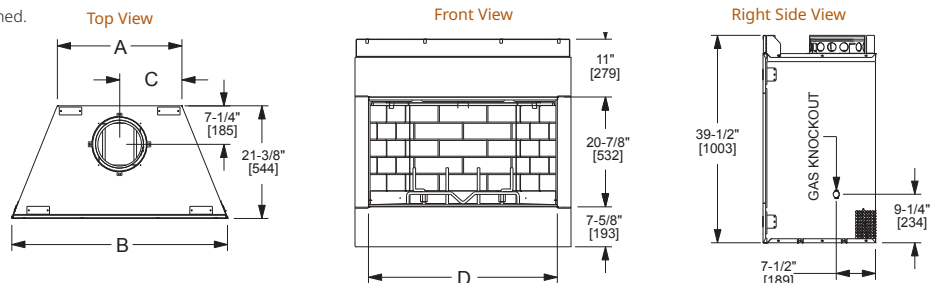

VILLAWOOD

Model	Front Width		Back Width		Height		Depth		Viewing Area
	Unit	Framing	Unit	Framing	Unit	Framing	Unit	Framing	
Villawood-36"	41" [1041]	42" [1067]	23-3/4" [603]	42" [1067]	39-1/2" [1003]	39-3/4" [1010]	21-3/8" [544]	21-1/2" [546]	36" x 20-7/8" [914 x 532]
Villawood-42"	47" [1194]	48" [1219]	29-3/4" [756]	48" [1219]	39-1/2" [1003]	39-3/4" [1010]	21-3/8" [544]	21-1/2" [546]	42" x 20-7/8" [1067 x 532]

Drawings to the right represent the 36" and 42" combined.

MODEL	Villawood-36"	Villawood-42"
A	23-3/4" [603]	29-3/4" [756]
B	41" [1041]	47" [1194]
C	11-7/8" [302]	14-7/8" [378]
D	36" [914]	42" [1067]