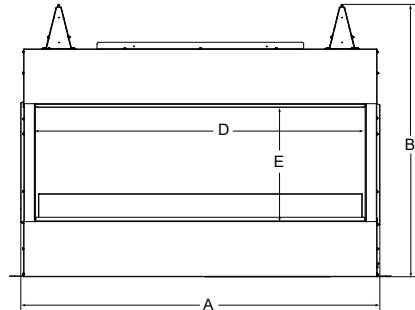

LANAI

Model	Front Width (A)		Height (B)		Depth (C)		Viewing Area (D x E)	BTU/hr Input
	Unit	Framing	Unit	Framing	Unit	Framing		
Lanai 48"	52-1/8" [1324]	52-3/4" [1340]	39-1/2" [1003]	39-3/4" [1009]	13-3/8" [340]	13-7/8" [352]	47-7/8" x 17" [1216 x 432]	55,000
Lanai 60"	64-1/8" [1629]	64-3/4" [1645]	39-1/2" [1003]	39-3/4" [1009]	13-3/8" [340]	13-7/8" [352]	60" x 17" [1524 x 432]	65,000

Front View