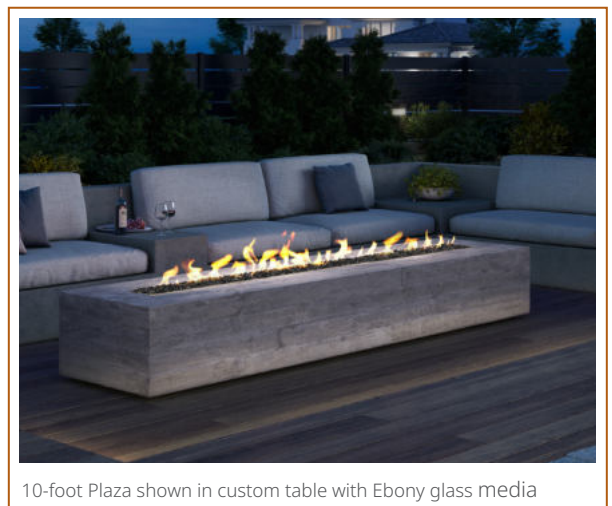

Optional features

- Coffee table framing kit
- Glass wind shield
- Stainless steel cover

10-foot Plaza shown in custom table with Ebony glass media

Media