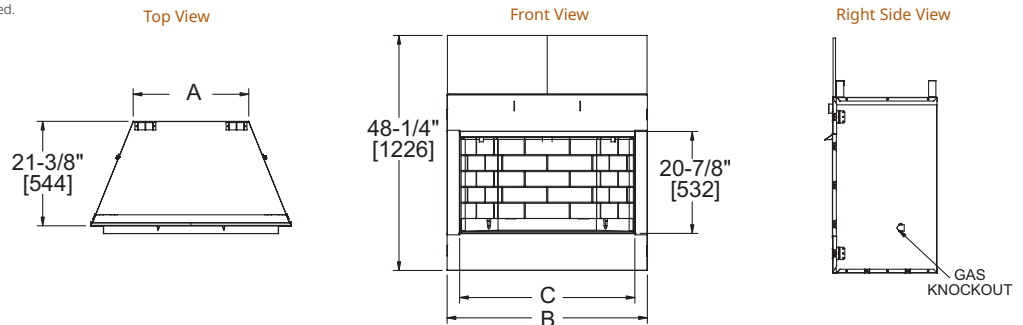

VILLA GAS

Model	Front Width		Back Width		Height		Depth		Viewing Area	BTU/hr Input
	Unit	Framing	Unit	Framing	Unit	Framing	Unit	Framing		
Villa Gas 36"	41" [1041]	42" [1067]	23-3/4" [603]	42" [1067]	39-1/2" [1003]	39-3/4" [1010]	21-3/8" [544]	21-1/2" [546]	36" x 20-7/8" [914 x 532]	40,000 (NG), 40,000 (LP)
Villa Gas 42"	47" [1194]	48" [1219]	29-3/4" [756]	48" [1219]	39-1/2" [1003]	39-3/4" [1010]	21-3/8" [544]	21-1/2" [546]	42" x 20-7/8" [1067 x 532]	42,000 (NG), 42,000 (LP)

Drawings to the right represent the 36" and 42" combined.

MODEL	Villa Gas 36"	Villa Gas 42"
A	23-3/4" [603]	29-3/4" [756]
B	41-1/8" [1045]	47-1/8" [1197]
C	36" [914]	42" [1067]