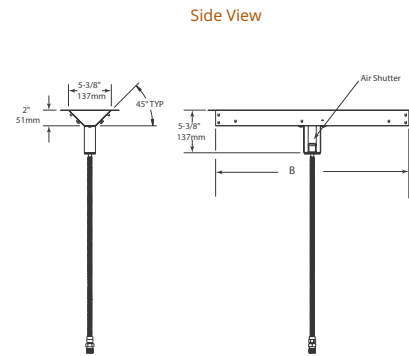

Interior Styles

Traditional

Herringbone

PLAZA

Model	Length	Width	Depth	Viewing Area	BTU/hr Input
Plaza-24"	24" [610]	5-3/8" [137]	5-3/8" [137]	24" x 5-3/8" [613 x 137]	32,000

Clearance to Combustibles

Appliance enclosure must be made entirely of non-combustible materials

	A	B
Starter Kit	26" (660 mm)	24" (610mm)
Starter Kit + 1 Extension	50" (1,270mm)	48" (1,219mm)
Starter Kit + 2 Extensions	74" (1,880mm)	72" (1,829mm)
Starter Kit + 3 Extensions	98" (2,489mm)	96" (2,438mm)
Starter Kit + 4 Extensions	122" (3,099mm)	120" (3,048mm)