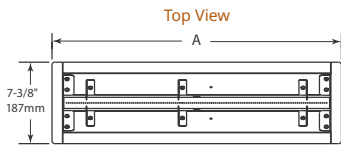

Interior Styles

Traditional

Herringbone

PLAZA

Model	Length	Width	Depth	Viewing Area	BTU/hr Input
Plaza-24"	24" [610]	5-3/8" [137]	5-3/8" [137]	24" x 5-3/8" [613 x 137]	32,000

Clearance to Combustibles

Appliance enclosure must be made entirely of non-combustible materials

	A	B
Starter Kit	26" (660 mm)	24" (610mm)
Starter Kit + 1 Extension	50" (1,270mm)	48" (1,219mm)
Starter Kit + 2 Extensions	74" (1,880mm)	72" (1,829mm)
Starter Kit + 3 Extensions	98" (2,489mm)	96" (2,438mm)
Starter Kit + 4 Extensions	122" (3,099mm)	120" (3,048mm)