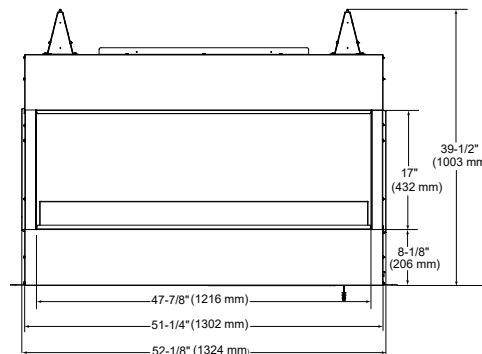

	A	B
Starter Kit	26" (660 mm)	24" (610mm)
Starter Kit + 1 Extension	50" (1,270mm)	48" (1,219mm)
Starter Kit + 2 Extensions	74" (1,880mm)	72" (1,829mm)
Starter Kit + 3 Extensions	98" (2,489mm)	96" (2,438mm)
Starter Kit + 4 Extensions	122" (3,099mm)	120" (3,048mm)

	A	B	C	D	E
in	17	17	45	8	8
mm	432	432	1143	203	203

LANAI

Model	Front Width (A)		Height (B)		Depth (C)		Viewing Area (D x E)	BTU/hr Input
	Unit	Framing	Unit	Framing	Unit	Framing		
Lanai 48"	52-1/8" [1324]	52-3/4" [1340]	39-1/2" [1003]	39-3/4" [1009]	13-3/8" [340]	13-7/8" [352]	47-7/8" x 17" [1216 x 432]	55,000
Lanai 60"	64-1/8" [1629]	64-3/4" [1645]	39-1/2" [1003]	39-3/4" [1009]	13-3/8" [340]	13-7/8" [352]	60" x 17" [1524 x 432]	65,000

Front View

Side View

LANAI SEE-THROUGH

Model	Width		Height		Depth		Viewing Area	BTU/hr Input
	Unit	Framing	Unit	Framing	Unit	Framing		
Lanai See-Through 48"	52-1/8" [1324]	52-3/4" [1340]	39-1/2" [1003]	39-3/4" [1009]	13" [330]	13-7/8" [352]	47-7/8" x 17" [1216 x 432]	55,000

Front View

Side View

FIRE FEATURE SPECIFICATIONS

COURTYARD

Model	Front Width		Back Width		Height		Depth		Viewing Area
	Unit	Framing	Unit	Framing	Unit	Framing	Unit	Framing	
Courtyard-36"	41-3/4" [1060]	43-1/2" [1105]	31-1/2" [800]	43-1/2" [1105]	44" [1118]	44-1/8" [1121]	18" [457]	18-1/8" [459]	36" x 30-3/4" [914 x 781]
Courtyard-42"	47-3/4" [1213]	49-1/2" [1257]	37-1/2" [953]	49-1/2" [1257]	44" [1118]	44-1/8" [1121]	18" [457]	18-1/8" [459]	42" x 30-3/4" [1067 x 781]