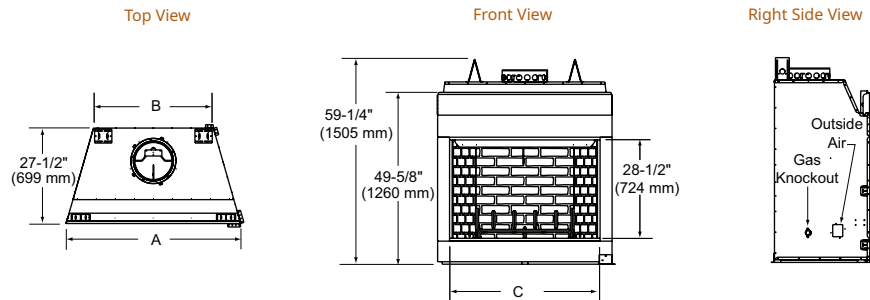

COTTAGEWOOD

Model	Front Width		Back Width		Height		Depth		Viewing Area
	Unit	Framing	Unit	Framing	Unit	Framing	Unit	Framing	
Cottagewood-36"	44-1/2" [1130]	45-1/2" [1156]	28-5/8" [727]	45-1/2" [1156]	59-1/4" [1505]	59-3/4" [1518]	27-1/2" [699]	28" [711]	36" x 28-1/2" [914 x 724]
Cottagewood-42"	50-1/2" [1283]	51-1/2" [1308]	34-1/2" [876]	51-1/2" [1308]	59-1/4" [1505]	59-3/4" [1518]	27-1/2" [699]	28-1/2" [724]	42" x 28-1/2" [1067 x 724]

Drawings to the right represent the 36" and 42" combined.

MODEL	Cottagewood 36"	Cottagewood 42"
A	44-1/2" [1130]	50-1/2" [1283]
B	28-5/8" [727]	34-1/2" [876]
C	36" [914]	42" [1067]