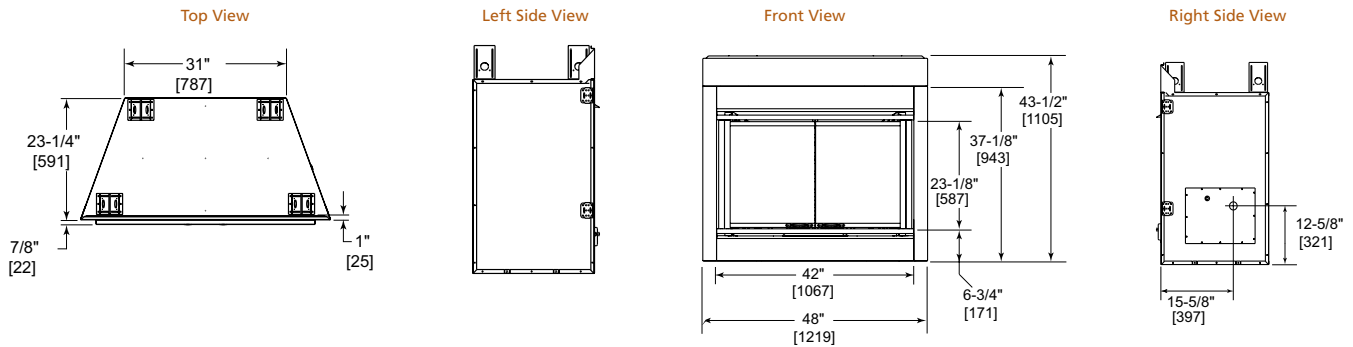

FIREPLACE SPECIFICATIONS

DAKOTA

Model	Front Width		Back Width		Height		Depth		Viewing Area	BTU/hr Input
	Unit	Framing	Unit	Framing	Unit	Framing	Unit	Framing		
Dakota^a	48" [1219]	49" [1245]	31" [787]	49" [1246]	43-1/2" [1105]	43-7/8" [1114]	23-1/4" [591]	24-1/8" [613]	42-1/2" x 26-13/16" [1080 x 681]	60,000 (NG), 53,000 (LP)

AL FRESCO

Model	Front Width		Back Width		Height		Depth		Viewing Size	BTU/Hour Input
	Unit	Framing	Unit	Framing	Unit	Framing	Unit	Framing		
Al Fresco-36	40" [1016]	41" [1041]	22" [559]	41" [1454]	39-5/8" [1007]	43-3/4" [1111]	22" [559]	22-1/28" [572]	36" x 24" [905 x 546]	60,000 (NG/LP)
Al Fresco-42	46" [1168]	47" [1194]	26-1/4" [667]	47" [1194]	39-5/8" [1007]	43-3/4" [1111]	22" [410]	22-1/2" [448]	42" x 24" [1067 x 609]	60,000 (NG/LP)

Drawings to the right represent the 36" and 42" combined.

MODEL	Al Fresco-36	Al Fresco-42
A	40" [1016]	46" [1168]
B	22" [559]	26-1/4" [667]
C	39-5/8" [1007]	39-5/8" [1007]
D	22" [559]	22" [559]