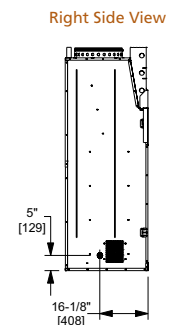

CASTLEWOOD

Model	Front Width		Back Width		Height		Depth		Viewing Area
	Unit	Framing	Unit	Framing	Unit	Framing	Unit	Framing	
Castlewood-42"	52-7/8" [1343]	53-7/8" [1368]	37-1/8" [943]	40-1/8" [1019]	74-1/8" [1883]	74-1/2" [1892]	27-1/2" [699]	28-1/2" [724]	41-7/8" x 38" [1063 x 965]