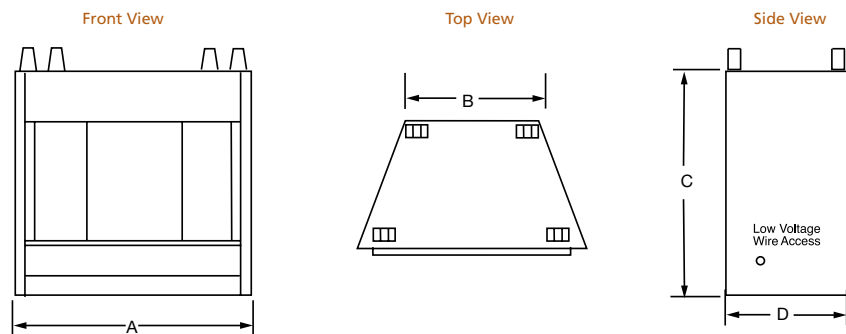

FIREPLACE SPECIFICATIONS

DAKOTA

Model	Front Width		Back Width		Height		Depth		Viewing Area	BTU/hr Input
	Unit	Framing	Unit	Framing	Unit	Framing	Unit	Framing		
Dakota^a	48" [1219]	49" [1245]	31" [787]	49" [1246]	43-1/2" [1105]	43-7/8" [1114]	23-1/4" [591]	24-1/8" [613]	42-1/2" x 26-13/16" [1080 x 681]	60,000 (NG), 53,000 (LP)

AL FRESCO

Model	Front Width		Back Width		Height		Depth		Viewing Size	BTU/Hour Input
	Unit	Framing	Unit	Framing	Unit	Framing	Unit	Framing		
Al Fresco-36	40" [1016]	41" [1041]	22" [559]	41" [1454]	39-5/8" [1007]	43-3/4" [1111]	22" [559]	22-1/28" [572]	36" x 24" [905 x 546]	60,000 (NG/LP)
Al Fresco-42	46" [1168]	47" [1194]	26-1/4" [667]	47" [1194]	39-5/8" [1007]	43-3/4" [1111]	22" [410]	22-1/2" [448]	42" x 24" [1067 x 609]	60,000 (NG/LP)

Drawings to the right represent the 36" and 42" combined.

MODEL	Al Fresco-36	Al Fresco-42
A	40" [1016]	46" [1168]
B	22" [559]	26-1/4" [667]
C	39-5/8" [1007]	39-5/8" [1007]
D	22" [559]	22" [559]

VILLA GAS

Model	Front Width		Back Width		Height		Depth		Viewing Area	BTU/hr Input
	Unit	Framing	Unit	Framing	Unit	Framing	Unit	Framing		
Villa Gas 36"	41" [1041]	42" [1067]	23-3/4" [603]	42" [1067]	39-1/2" [1003]	39-3/4" [1010]	21-3/8" [544]	21-1/2" [546]	36" x 20-7/8" [914 x 532]	40,000 (NG), 40,000 (LP)
Villa Gas 42"	47" [1194]	48" [1219]	29-3/4" [756]	48" [1219]	39-1/2" [1003]	39-3/4" [1010]	21-3/8" [544]	21-1/2" [546]	42" x 20-7/8" [1067 x 532]	42,000 (NG), 42,000 (LP)

Drawings to the right represent the 36" and 42" combined.

MODEL	Villa Gas 36"	Villa Gas 42"
A	23-3/4" [603]	29-3/4" [756]
B	41-1/8" [1045]	47-1/8" [1197]
C	36" [914]	42" [1067]