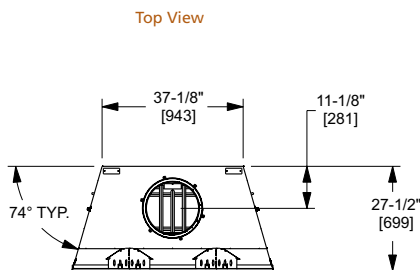

CASTLEWOOD

Model	Front Width		Back Width		Height		Depth		Viewing Area
	Unit	Framing	Unit	Framing	Unit	Framing	Unit	Framing	
Castlewood-42"	52-7/8" [1343]	53-7/8" [1368]	37-1/8" [943]	40-1/8" [1019]	74-1/8" [1883]	74-1/2" [1892]	27-1/2" [699]	28-1/2" [724]	41-7/8" x 38" [1063 x 965]