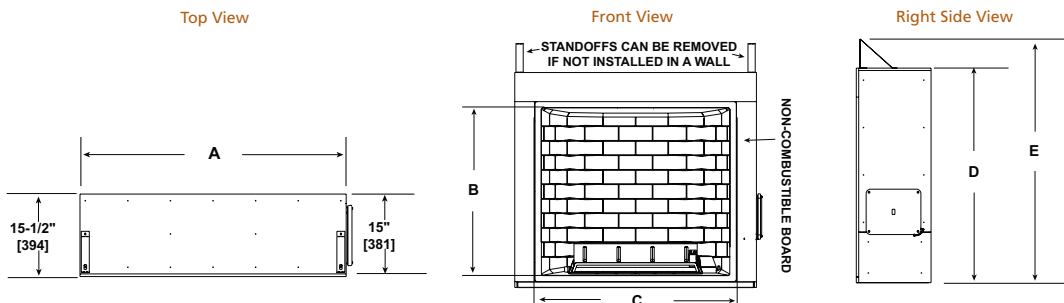

CAROLINA

Model	Front Width		Back Width		Height		Depth		Viewing Area	BTU/hr Input
	Unit	Framing	Unit	Framing	Unit	Framing	Unit	Framing		
Carolina-36	44" [1118]	48" [1219]	44" [1118]	48" [1219]	42-1/2" [1080]	42-1/2" [1080]	17" [432]	17" [432]	33-3/8" x 28-7/8" [848 x 733]	55,000 (NG), 50,000 (LP)
Carolina-42	50" [1270]	54" [1372]	50" [1270]	54" [1372]	50-1/2" [1283]	50-1/2" [1283]	17" [432]	17" [432]	39-1/8" x 33-3/4" [994 x 857]	65,000 (NG), 62,000 (LP)

MODEL	Carolina-36"	Carolina-42"
A	44 [1118]	50 [1270]
B	28-7/8 [733]	34-3/4 [883]
C	33-3/8 [848]	39-1/8 [994]
D	36-1/2 [927]	44-1/2 [1130]
E	42-1/2 [1080]	50-1/2 [1283]

Drawings at right represent the 36" and 42" combined. Non-combustible material is included in dimensions of product.