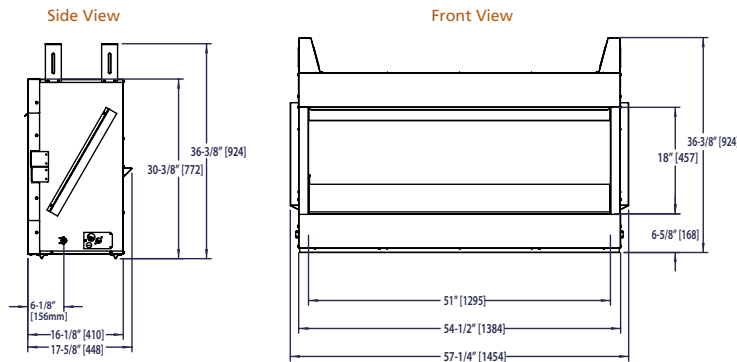

LANAI

Model	Front Width		Back Width		Height		Depth		Viewing Area	BTU/hr Input
	Unit	Framing	Unit	Framing	Unit	Framing	Unit	Framing		
Lanai	57-1/4" [1454]	57-3/4" [1467]	57-1/4" [1454]	57-3/4" [1467]	36-3/8" [924]	39-1/2" [1003]	17-5/8" [448]	17-5/8" [448]	51" x 18" [1295 x 457]	55,000