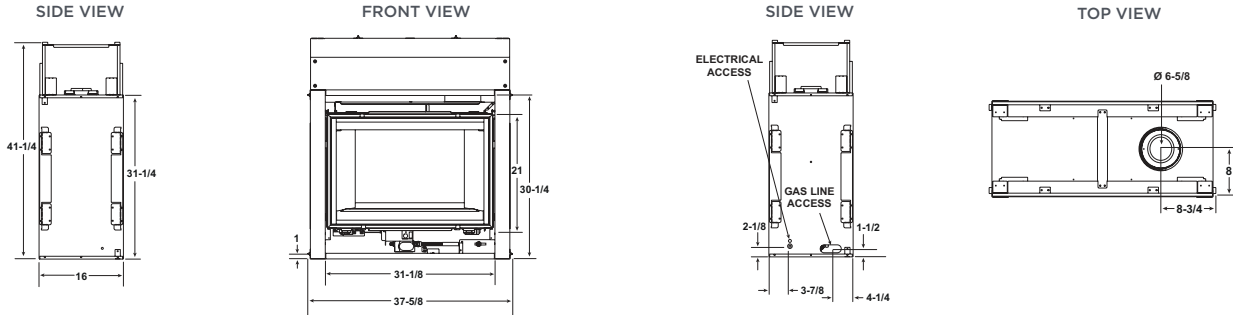

METRO SEE-THROUGH SPECIFICATIONS

MODEL	FRONT WIDTH		BACK WIDTH		HEIGHT		DEPTH		GLASS SIZE	BTU/HOUR INPUT
	UNIT	FRAMING	UNIT	FRAMING	UNIT	FRAMING	UNIT	FRAMING		
ST-550TM	37-5/8 [956]	38-1/8 [968]	37-5/8 [956]	38-1/8 [968]	41-1/4 [1048]	41-1/2 [1054]	16 [406]	15 [381]	31 X 21 [787 X 533]	16,000 - 22,000