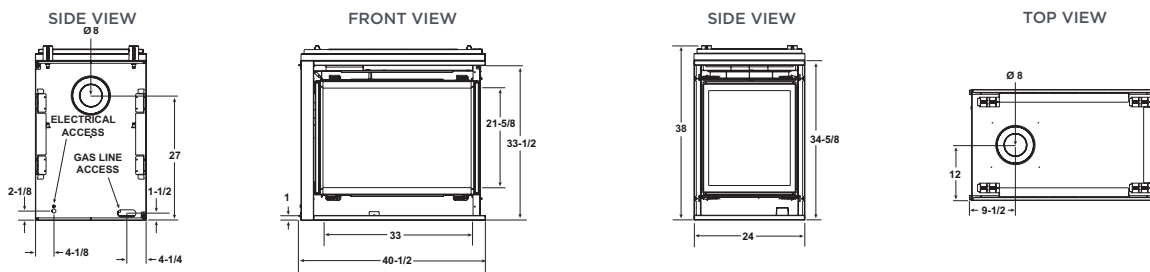

PIER SPECIFICATIONS

MODEL	FRONT WIDTH		BACK WIDTH		HEIGHT		DEPTH		GLASS SIZE	BTU/HOUR INPUT
	UNIT	FRAMING	UNIT	FRAMING	UNIT	FRAMING	UNIT	FRAMING		
PIER-36TR (IFT) PIER-36TRB (IFT)	40-1/2 [1029]	40 [1016]	40-1/2 [1029]	40 [1016]	38 [965]	38-1/8 [968]	24 [610]	23 [584]	33 X 21-5/8 [838 X 549]	21,000 - 38,000