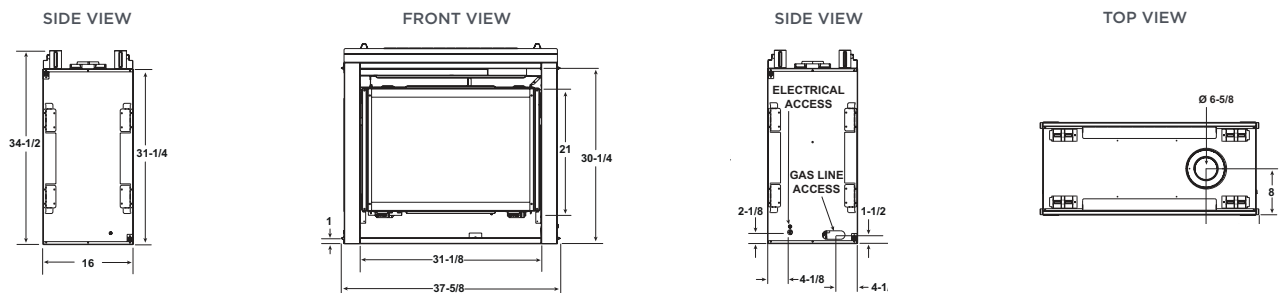

SEE-THROUGH 32" SPECIFICATIONS

MODEL	FRONT WIDTH		BACK WIDTH		HEIGHT		DEPTH		GLASS SIZE	BTU/HOUR INPUT
	UNIT	FRAMING	UNIT	FRAMING	UNIT	FRAMING	UNIT	FRAMING		
ST-550T	37-5/8 [956]	38-1/8 [968]	37-5/8 [956]	38-1/8 [968]	34-1/2 [876]	34-3/4 [883]	16 [406]	15 [381]	27-3/16 X 18-1/16 [691 X 459]	14,700 - 21,000