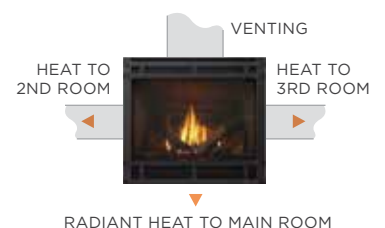

POWER VENTING TECHNOLOGY

Fireplaces aren't just for exterior walls. A fan-powered accessory with slim venting can zigzag throughout your home—up, down, over or under—making it possible to install a gas fireplace virtually anywhere. This ensures safe fireplace operation and the best flames. Check with your local hearth professional to determine if your home or fireplace could benefit from power venting technology.

LED EMBER BED

Add an extra layer of dimension and light to your fire. Realistic illuminated LED embers let you enjoy the ambiance, with or without the fire.

FADE-RESISTANT BLACK GLASS PANELS

A clean look that reflects the fire and never gets dull. Just like this black glass interior. It's hot. And looks that way, too. For the life of your fireplace.

HEAT MANAGEMENT

Bring the warmth from your fireplace to the rest of your home, up to 20 feet away. Heat management technology can redirect up to 50% of the heat to another area, also reducing wall temperatures above the fireplace. Choose between a **Heat-Zone kit** to transfer heat where you want it, or utilizing your existing furnace ductwork with a **Heat Duct kit**.

Draw heat from your fireplace and direct it outside, up to 25 feet away. When a **Heat Out kit** is run continuously on high, it can redirect up to 40% of the heat off the fireplace, also reducing wall temperatures above the fireplace.