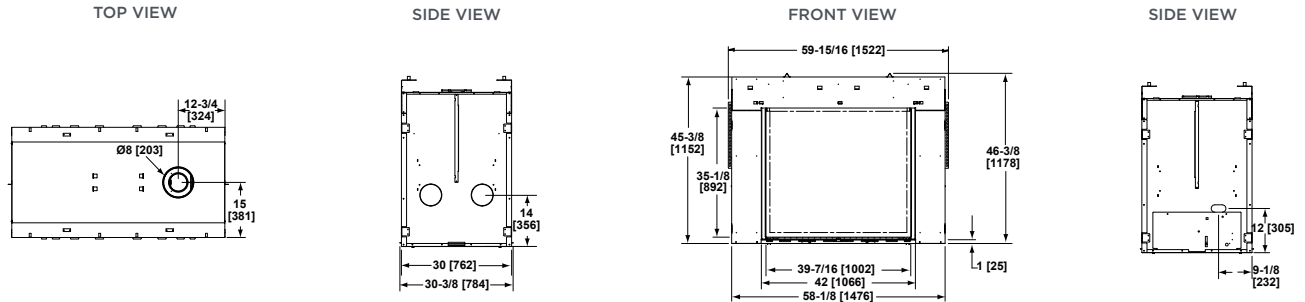

ESCAPE SEE-THROUGH SPECIFICATIONS

MODEL	FRONT WIDTH		BACK WIDTH		HEIGHT		DEPTH		GLASS SIZE	BTU/HOUR INPUT
	UNIT	FRAMING	UNIT	FRAMING	UNIT	FRAMING	UNIT	FRAMING		
ESCAPE SEE-THROUGH (IFT)	59-15/16 [1522]	60-1/4 [1530]	59-15/16 [1524]	60-1/4 [1530]	46-3/8 [1178]	46-1/2 [1181]	30 [762]	30 [762]	39-7/16 x 35-1/8 [1002 X 892]	43,500 - 57,500