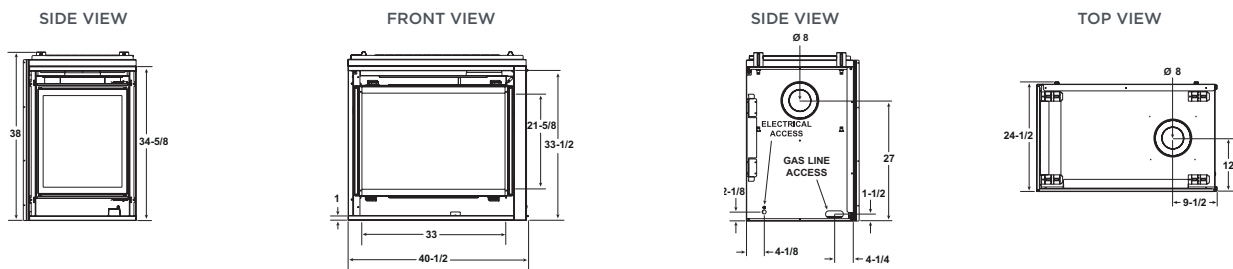

CORNER SPECIFICATIONS

MODEL	FRONT WIDTH		BACK WIDTH		HEIGHT		DEPTH		GLASS SIZE	BTU/HOUR INPUT
	UNIT	FRAMING	UNIT	FRAMING	UNIT	FRAMING	UNIT	FRAMING		
LCOR-36IN RCOR-36IN	40-1/2 [1029]	40 [1016]	40-1/2 [1029]	40 [1016]	38 [965]	38-1/8 [968]	24-1/2 [622]	24 [610]	33 X 21-5/8 [838 X 549]	21,000 - 38,000