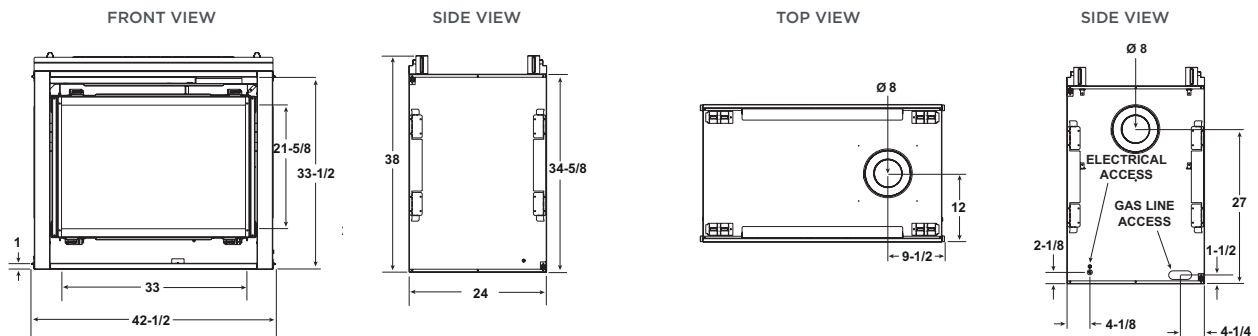

SEE-THROUGH 36" SPECIFICATIONS

MODEL	FRONT WIDTH		BACK WIDTH		HEIGHT		DEPTH		GLASS SIZE	BTU/HOUR INPUT
	UNIT	FRAMING	UNIT	FRAMING	UNIT	FRAMING	UNIT	FRAMING		
ST-36TR (IFT) ST-36TRB (IFT)	42-1/2 [1080]	43 [1092]	42-1/2 [1080]	43 [1092]	38 [965]	38-1/8 [968]	24 [610]	23 [584]	33 X 21-5/8 [838 X 549]	21,000 - 38,000