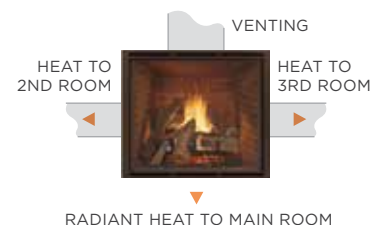

TRUE TECHNOLOGIES

INTELLIFIRE TOUCH IGNITION SYSTEM

IntelliFire Touch is the most advanced and intuitive IntelliFire system, making operating your fireplace simple, smart and safe. Select the wireless wall switch or touchscreen remote control for the solution that fits your life.

DIRECT VENT TECHNOLOGY

Direct Vent fireplaces remove 100% of combustion exhaust and odors outside of the home. These sealed fireplaces provide optimal heat, conserve energy and ensure clean, safe indoor air quality.

ANTI-REFLECTIVE GLASS

A cleaner, more distinct view of the fire. A glare reduction of 89% over standard ceramic glass, making it virtually invisible. And an experience so real, friends may just try and add a log to the fire.

HEAT MANAGEMENT TECHNOLOGY

Bring the warmth from your fireplace to the rest of your home, up to 20 feet away. Heat management technology can redirect up to 50% of the heat to another area, also reducing wall temperatures above the fireplace. Choose between a **Heat-Zone™ kit** to transfer heat where you want it, or utilizing your existing furnace ductwork with a **Heat Duct kit**.

Draw heat from your fireplace and direct it outside, up to 25 feet away. When an **Heat Out kit** is run continuously on high, it can redirect up to 40% of the heat off the fireplace, also reducing wall temperatures above the fireplace.

POWER VENT TECHNOLOGY

No matter where you want to install your gas fireplace, power venting technology makes it possible. This extremely flexible, versatile technology is small enough to effectively navigate your home to an effective vent location, which in turn provides you with optimal performance, every time.

LED ACCENT LIGHTING

Superior performance and extended efficiency. This technology provides high-contrast, brilliant lighting to accentuate the flames. Can be used as mood lighting, with or without the flames.

LED EMBER BED

Add an extra layer of dimension and light to your fire. Realistic illuminated LED embers let you enjoy the ambiance, with or without the fire.

FADE-RESISTANT BLACK GLASS PANELS

A clean modern look that reflects the fire and never gets dull. Just like this black glass interior. It's hot. And looks that way, too. For the life of your fireplace.