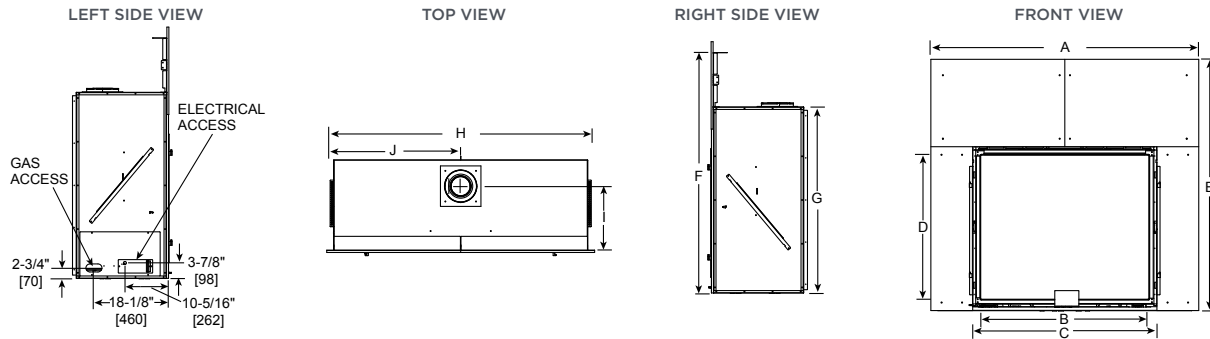

TRUE SPECIFICATIONS

MODEL	FRONT WIDTH		BACK WIDTH		HEIGHT		DEPTH		GLASS SIZE	BTU/HOUR INPUT (NG)
	UNIT	FRAMING	UNIT	FRAMING	UNIT	FRAMING	UNIT	FRAMING		
TRUE-36	61 [1549]	59-1/2 [1511]	59-1/4 [1505]	59-1/2 [1511]	57-5/8 [1464]	56 [1422]	24 [610]	24 [610]	35-7/8 x 31-1/16 [911 x 789]	28,000 - 45,500
TRUE-42	67 [1702]	65-9/16 [1665]	65-5/16 [1659]	65-9/16 [1665]	62-5/8 [1591]	61 [1549]	24 [610]	24 [610]	41-7/8 x 36-1/16 [1064 x 916]	30,500 - 55,500
TRUE-50	75 [1905]	73-9/16 [1869]	73-5/16 [1862]	73-9/16 [1869]	66-5/8 [1692]	65 [1651]	24 [610]	24 [610]	49-7/8 x 40-1/16 [1267 x 1018]	36,000 - 65,000