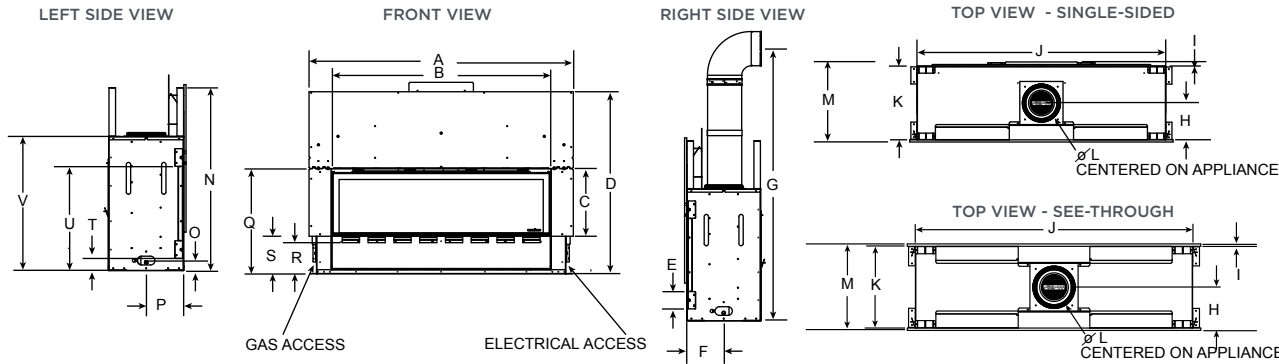

SPECIFICATIONS

MODEL	FRONT WIDTH		BACK WIDTH		HEIGHT		DEPTH		GLASS SIZE	BTU/HOUR INPUT (NG)
	UNIT	FRAMING	UNIT	FRAMING	UNIT	FRAMING	UNIT	FRAMING		
MEZZO36, MEZZO36ST	46-3/16 [1173]	48-1/4 [1226]	46-3/16 [1173]	48-1/4 [1226]	41-3/4 [1060]	42 [1067]	17-1/8 [435]	18-1/4 [464] ST: 17 [432]	35-1/2 x 12-1/2 [908 x 318]	17,500 - 30,000
MEZZO48, MEZZO48ST	58 [1473]	60-1/4 [1530]	58 [1473]	60-1/4 [1530]	41-3/4 [1060]	42 [1067]	17-1/8 [435]	18-1/4 [464] ST: 17 [432]	47-1/2 x 12-1/2 [1207 x 318]	21,000 - 40,000
MEZZO60, MEZZO60ST	70 [1778]	72-1/4 [1835]	70 [1778]	72-1/4 [1835]	47-3/4 [1213]	48 [1219]	17-1/8 [435]	18-1/4 [464] ST: 17 [432]	59-1/2 x 12-1/2 [1511 x 318]	26,000 - 50,000
MEZZO72, MEZZO72ST	82 [2083]	84-1/4 [2140]	82 [2083]	84-1/4 [2140]	47-3/4 [1213]	48 [1219]	17-1/8 [435]	18-1/4 [464] ST: 17 [432]	71-1/2 x 12-1/2 [1861 x 318]	30,000 - 58,000

Model	A	B	C	D	E	F	G	H	I	J	K	L	M	N	O	P	Q	R	S	T	U	V
MEZZO36, MEZZO36ST	50 [1270]	39-1/4 [997]	15-5/8 [397]	42-1/2 [1080]	4 [102]	8-9/16 [217]	63 [1600]	8-9/16 [217]	1 [25] ST: 1/2 [13]	46-3/16 [1173]	17-1/8 [435]	8 [205]	18-5/8 [471] ST: 18-1/8 [460]	41-3/4 [1060]	2-3/8 [60]	8-9/16 [217]	24-1/2 [622]	7-1/4 [184]	8-7/8 [225]	2-3/4 [70]	23-3/4 [605]	30-1/2 [775]
MEZZO48, MEZZO48ST	62 [1575]	51-1/8 [1299]	15-5/8 [397]	42-1/2 [1080]	4 [102]	8-9/16 [217]	63 [1600]	8-9/16 [217]	1 [25] ST: 1/2 [13]	58 [1473]	17-1/8 [435]	8 [205]	18-5/8 [471] ST: 18-1/8 [460]	41-3/4 [1060]	2-3/8 [60]	8-9/16 [217]	24-1/2 [622]	7-1/4 [184]	8-7/8 [225]	2-3/4 [70]	23-3/4 [605]	30-1/2 [775]
MEZZO60, MEZZO60ST	74 [1880]	63-1/8 [1605]	15-5/8 [397]	48-1/2 [1232]	4 [102]	8-9/16 [217]	63 [1600]	8-9/16 [217]	1 [25] ST: 1/2 [13]	70 [1778]	17-1/8 [435]	8 [205]	18-5/8 [471] ST: 18-1/8 [460]	47-3/4 [1213]	2-3/8 [60]	8-9/16 [217]	24-1/2 [622]	7-1/4 [184]	8-7/8 [225]	2-3/4 [70]	23-3/4 [605]	30-1/2 [775]
MEZZO72, MEZZO72ST	86 [2184]	75-1/8 [1908]	15-5/8 [397]	48-1/2 [1232]	4 [102]	8-9/16 [217]	75 [1905]	8-9/16 [217]	1 [25] ST: 1/2 [13]	82 [2083]	17-1/8 [435]	8 [205]	18-5/8 [471] ST: 18-1/8 [460]	47-3/4 [1213]	2-3/8 [60]	8-9/16 [217]	24-1/2 [622]	7-1/4 [184]	8-7/8 [225]	2-3/4 [70]	23-3/4 [605]	30-1/2 [775]

Dimensions are in inches and millimeters. Product information is not complete and is subject to change without notice. Product installation must adhere strictly to instructions shipped with product. We recommend measuring individual units at installation. Assumes the use of 1/2" sheetrock. NOTE: Combustible material should not cover the face. Make sure you do NOT cover the decorative door opening.

Refer to installation manual for detailed specifications on installing this product. Heat & Glo® reserves the right to update units periodically. The flame and ember appearance may vary based on the type of fuel burned and the venting configuration used. Actual product appearance, including flame, may differ from product images.

For complete information on this model, please contact us at:

HEAT & GLO
No one builds a better fire

Web: heatnglo.com
Phone: (888) 427-3973
E-mail: info@heatnglo.com

facebook.com/HeatandGlo
twitter.com/HeatandGlo
youtube.com/HeatandGlo

HNG-1134U-0718

LIMITED LIFETIME WARRANTY³

The strongest in the industry, Heat & Glo provides a limited lifetime warranty on the most important aspects: firebox and heat exchanger.

3: For full warranty details see heatnglo.com. Fireplace glass and other surfaces get extremely HOT and can cause severe burns if touched. Do not remove the protective safety screen from the front of the glass. Keep a safe distance away. To learn more visit www.heatnglo.com/fireplace_safety

U.S. EFFICIENCIES