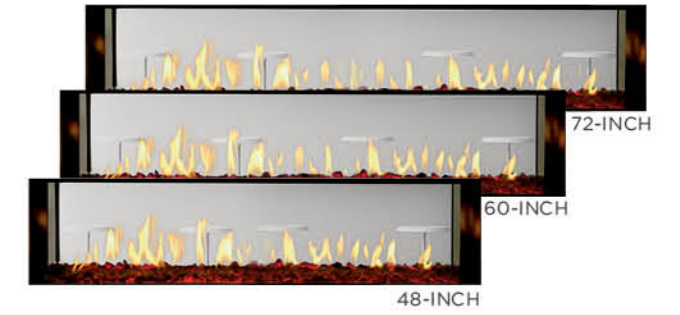

SEE-THROUGH