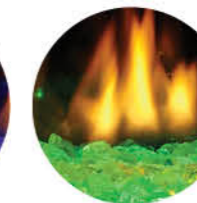

²: Requires glass media

MULTI-COLORED LED LIGHTING

Seven colors of LED lighting are included standard. Each highlight the translucent crushed glass differently. Crystal or iced fog glass are recommended for best view of lighting. Select the color combination you want with the lighting switch.

WHITE LIGHT

AQUA LIGHT

BLUE LIGHT

GREEN LIGHT

YELLOW LIGHT

RED LIGHT

MAGENTA LIGHT

LIGHTING SWITCH