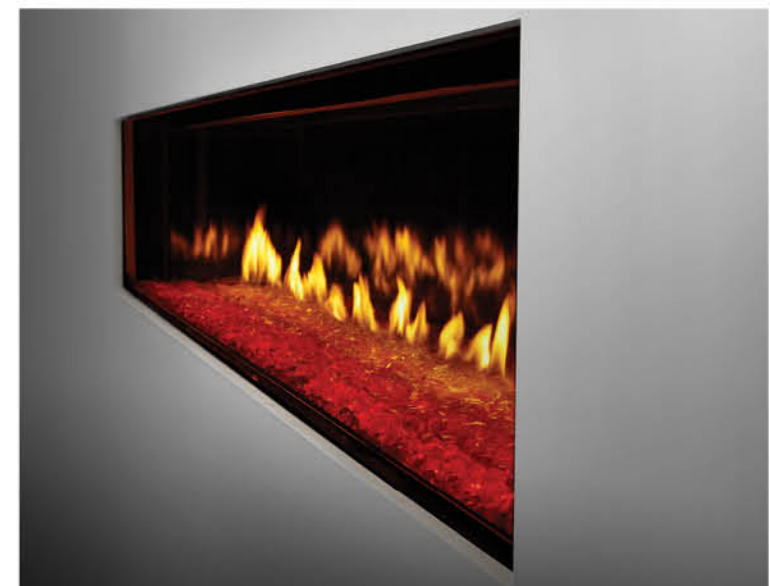

PRIMO

Warm up to our most luxurious fireplace yet. Where intricate modern styling meets innovative heating technology. There's a reason we call it the PRIMO.

MODERN MINIMALISM

Modern design is simple. The PRIMO delivers ultimate minimalism. Patented SafeSurface™ Glass leaves no exposed seams, mesh or metal trim. Enjoy a clear view of bold end-to-end flames.

DESIGN WITHOUT COMPROMISE

Get creative as you design your focal wall. Our SafeSurface Wall maintains a cool temperature, allowing you to place a TV or artwork directly above the fireplace. Bring sheetrock, wood panels or other elements right up to the edge.

FIRE. ANYTIME, ANYWHERE.

Enjoy the ambiance of your fire all year long, with or without the heat. Exclusive PowerFlow™ Technology provides full control, letting you feel the warmth or redirect the heat elsewhere, inside or outside the home. The choice is yours—at the flip of a switch.

INNOVATION THAT
DEFIES
CONVENTION

LEFT: PRIMO 72 shown with crystal glass media, driftwood logs, river rock stones and clean face finish with fade-resistant black glass interior

COVER: PRIMO shown with crystal glass media and clean face finish with fade-resistant black glass interior