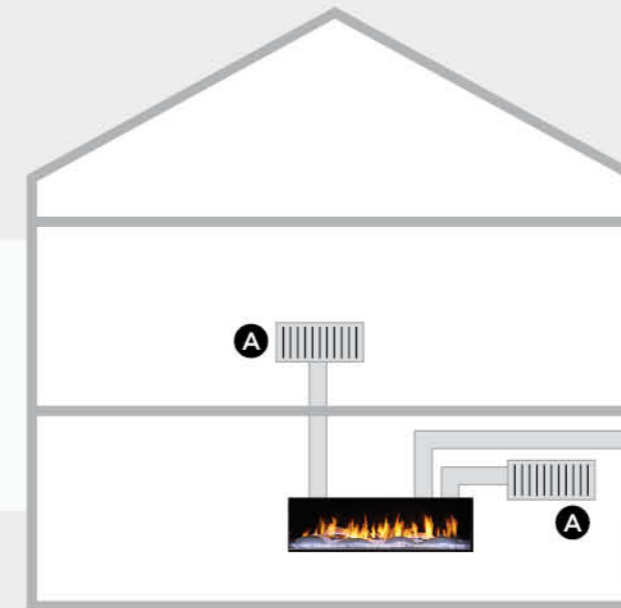

Our exclusive PowerFlow Technology redirects the flow of heat, sending warmth where you want it, all while maintaining safe outer glass and a cool wall. Quickly adjust heat distribution throughout your space, inside or outside the home. The choice is yours—at the flip of a switch.