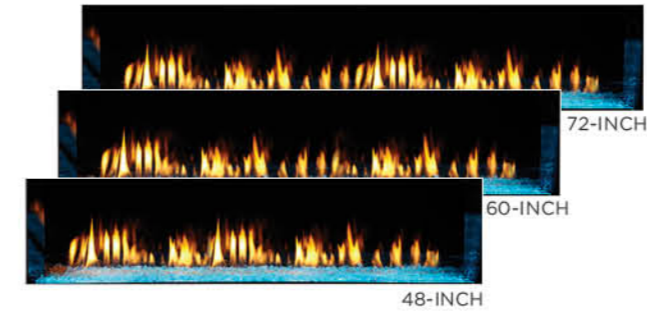

MODELS AVAILABLE

Choose a model to fit your space and application.

SINGLE-SIDED

SEE-THROUGH

FINISHING PACKAGES

Select a package to match your style.

CLEAN FACE FINISH WITH BLACK GLASS INTERIOR¹

Elevate your style with this seamless, clean finishing combination. Bring sheetrock, wood panels or other elements right up to the edge.