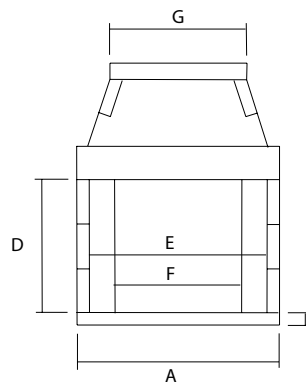

 **GREENTECH SOLUTIONS AVAILABLE**

THE STANDARD SERIES

Assembled Firebox and Smoke Dome Dimensions
36, 42, 46

Side View

Front View

Plan View

Model	A	B	C	D	E	F	G	I	J	Minimum Framing	Weight
36	43"	25 1/4"	63 1/4"	31 1/2"	36 1/8"	27 1/4"	33"	25 1/4"	5"	(46" w) x (65" h) x (26 3/4" d)	1205 lbs
42	49"	25 1/4"	63 1/4"	31 1/2"	43 1/8"	33 1/4"	33"	25 1/4"	5"	(52" w) x (65" h) x (26 3/4" d)	1325 lbs
46	53"	25 1/4"	63 1/4"	31 1/2"	47 1/8"	37 1/4"	43"	25 1/4"	5"	(56" w) x (65" h) x (26 3/4" d)	1450 lbs