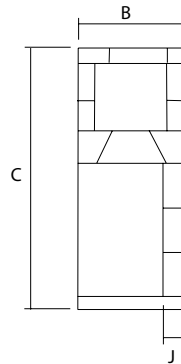

Firebrick Patterns

- Herringbone • Stock Bond
- Basket Weave • Running Bond

Firebrick Options

- Square Edged Fulls - Red/Beige
- Square Edged Splits - Red/Beige
- Tumbled Splits - Red/Beige
- Square Edged Soaps - Red/Beige

 **GREENTECH SOLUTIONS AVAILABLE**

THE STANDARD SERIES

Assembled Firebox and Smoke Dome Dimensions
36, 42, 46

Side View

Front View

Plan View

Model	A	B	C	D	E	F	G	I	J	Minimum Framing	Weight
36	43"	25 1/4"	63 1/4"	31 1/2"	36 1/8"	27 1/4"	33"	25 1/4"	5"	(46" w) x (65" h) x (26 3/4" d)	1205 lbs
42	49"	25 1/4"	63 1/4"	31 1/2"	43 1/8"	33 1/4"	33"	25 1/4"	5"	(52" w) x (65" h) x (26 3/4" d)	1325 lbs
46	53"	25 1/4"	63 1/4"	31 1/2"	47 1/8"	37 1/4"	43"	25 1/4"	5"	(56" w) x (65" h) x (26 3/4" d)	1450 lbs