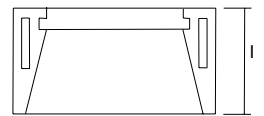

 **GREENTECH SOLUTIONS AVAILABLE**

THE STANDARD SERIES

Assembled Firebox and Smoke Dome Dimensions
36, 42, 46

Side View

Front View

Plan View

Model	A	B	C	D	E	F	G	I	J	Minimum Framing	Weight
36	43"	25 1/4"	63 1/4"	31 1/2"	36 1/8"	27 1/4"	33"	25 1/4"	5"	(46" w) x (65" h) x (26 3/4" d)	1205 lbs
42	49"	25 1/4"	63 1/4"	31 1/2"	43 1/8"	33 1/4"	33"	25 1/4"	5"	(52" w) x (65" h) x (26 3/4" d)	1325 lbs
46	53"	25 1/4"	63 1/4"	31 1/2"	47 1/8"	37 1/4"	43"	25 1/4"	5"	(56" w) x (65" h) x (26 3/4" d)	1450 lbs