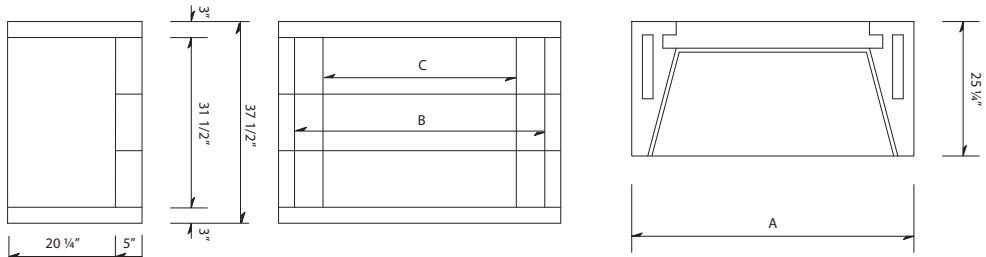

THE VENT-FREE SERIES

Typical Vent-Free Dimensions 36, 42, 46

Model	A	B	C	Minimum Framing	Weight
36	43"	36 1/8"	27 1/4"	(43"w) x (37 1/2"h) x (25 1/4"d)	715 lbs
42	49"	43 1/8"	33 1/4"	(49"w) x (37 1/2"h) x (25 1/4"d)	820 lbs
46	53"	47 1/8"	37 1/4"	(53"w) x (37 1/2"h) x (25 1/4"d)	880 lbs