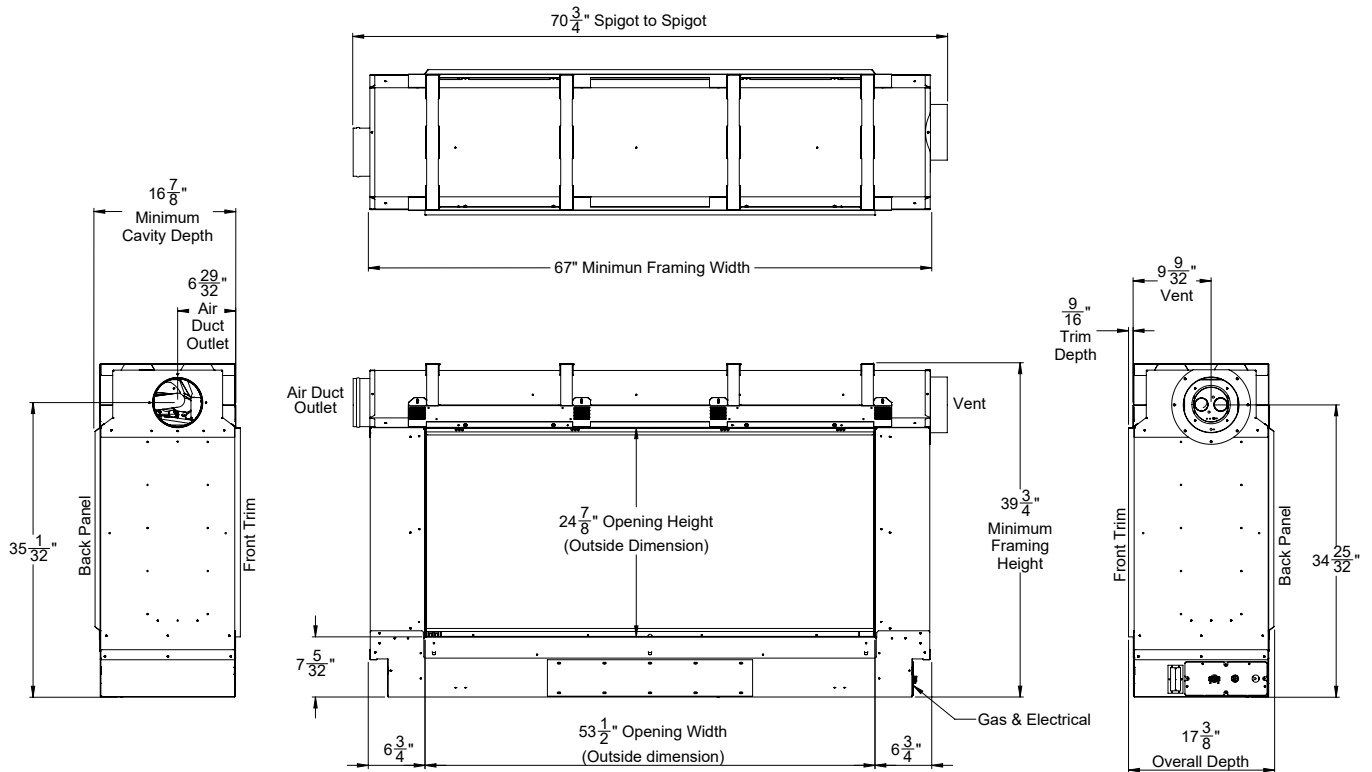

DVLXG55BP

Single-Sided Direct-Vent Fireplace

FEATURES & BENEFITS

- Combustible material can be brought right up to the opening
- No special framing requirements
- Side exit flue allows for unobstructed views above fireplace
- Power vented for installation flexibility
- Remote control programmable LED under-lighting
- Multi-function remote control with variable flame height adjustment

SPECIFICATIONS

- Up to 45,000 BTUs (Nat)
- 53 1/2 x 24-inch ceramic glass viewing area
- 4 x 6-5/8-inch venting
- Requires power vent

DVLXG55BP

Framing Dimensions (in inches)	
Height (A)	40
Width (B)	67 1/2
Depth (C)	21 1/4

Empire is committed to continuous product improvement; specifications are subject to change without notice. Dimensions in this brochure are approximate; read and follow the framing dimensions in the owners manual supplied with your Empire product. Flame size, shape, and color will vary from photos. Our mantels feature natural veneers and hand-rubbed finishes – wood grain and color will vary. Adjust light levels and use "natural light" incandescent bulbs to enhance the dramatic look for your wooden mantel.