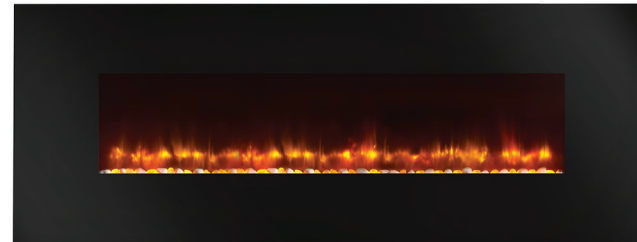

70-Inch Linear Wall-Mount