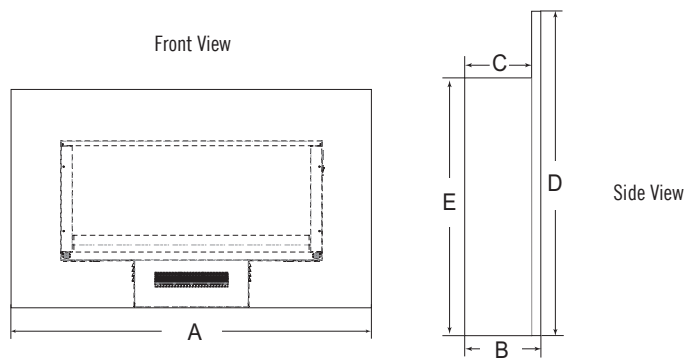

Specifications & Dimensions

Model	BTU/Hour Output	Width - Unit	Width - Framing	Height - Unit	Height - Framing	Depth - Unit	Depth - Framing
38" Linear Wall-Mount SF-WMS38	4,800	37-3/4"	N/A	18" 20-3/4" w/ Stand	N/A	4-1/2"	N/A
58" Linear Wall-Mount SF-WM58	4,800	58-1/4"	N/A	26-3/8"	N/A	6-1/4"	N/A
70" Linear Wall-Mount SF-WM70	4,800	70-1/4"	N/A	26-3/8"	N/A	6-1/4"	N/A
94" Linear Wall-Mount SF-WM94	4,800	93-11/16"	N/A	26-3/8"	N/A	6-1/4"	N/A

Side view dimensions include mounting bracket.

Model	A	B	C	D	E
38" Linear Wall-Mount	37-3/4"	4-3/4"	4-1/2"	18" 20-3/4" w/ Stand	13-3/4"
58" Linear Wall-Mount	58-1/4"	6-1/4"	6"	26-3/8"	20-1/4"
70" Linear Wall-Mount	70-1/4"	6-1/4"	6"	26-3/8"	20-1/4"
94" Linear Wall-Mount	93-11/16"	6-1/4"	6"	26-3/8"	20-1/4"