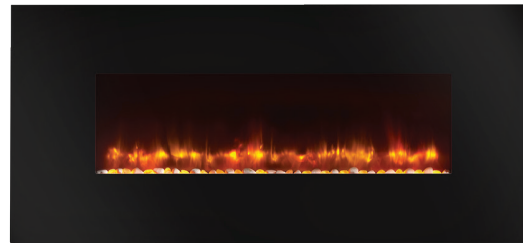

58-Inch Linear Wall-Mount