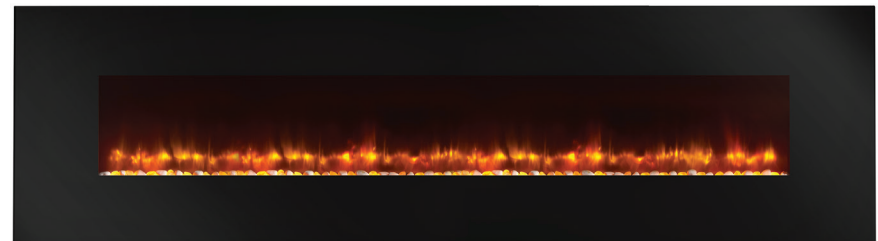

94-Inch Linear Wall-Mount