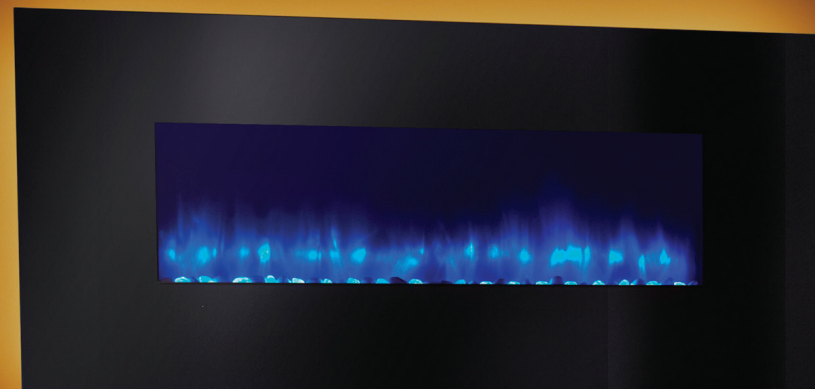

Modern Wall-Mount Fireplaces

Electric

Modern Style Made Easy

Create a distinct contemporary look. Four Wall-Mount electric fireplace models provide an instant upgrade to any space, with or without the heat. Simply hang these units on the wall and plug them in. Easily find the right size for your space—38, 58, 70 and 94-inch models are available, all with standard multi-colored LED backlighting to accent any décor.

Features

- 100% efficient- costs just pennies an hour to operate—use with or without heat
- 38, 58, 70 and 94-inch models allows limitless placement options, the 38-inch model includes a stand for optional tabletop use
- Efficient LED flame and perimeter light technology means the bulbs never need to be changed
- All models have 14 color LED perimeter backlighting to accent any décor; backlighting on 38-inch model appears on sides only
- Intuitive, multi-function remote included with all SimpliFire wall-mount fireplaces allows flame, backlight, and heat control
- 4,800 BTU heat output is perfect for zone heating your space

Above: 58-Inch Linear Wall-Mount shown with blue flame and black glass front.
Cover: 94-Inch Linear Wall-Mount shown with orange flame and black glass front.

Flexible Comfort

Customize every fireside experience, with heat and flame intensity adjustments.

LED Backlighting

Colored LED backlighting surrounds each model. Colors can rotate or remain constant—you control the style and enhance the ambiance. Backlighting on 38-inch model appears on sides of unit only.