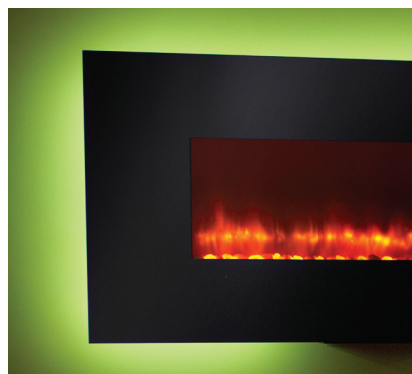

Modern Wall-Mount Fireplaces

Electric

Modern Style Made Easy

Create a distinct contemporary look. Four Wall-Mount electric fireplace models provide an instant upgrade to any space, with or without the heat. Simply hang these units on the wall and plug them in. Easily find the right size for your space—38, 58, 70 and 94-inch models are available, all with standard multi-colored LED backlighting to accent any décor.

Features

- 100% efficient- costs just pennies an hour to operate—use with or without heat
- 38, 58, 70 and 94-inch models allows limitless placement options, the 38-inch model includes a stand for optional tabletop use
- Efficient LED flame and perimeter light technology means the bulbs never need to be changed
- All models have 14 color LED perimeter backlighting to accent any décor; backlighting on 38-inch model appears on sides only
- Intuitive, multi-function remote included with all SimpliFire wall-mount fireplaces allows flame, backlight, and heat control
- 4,800 BTU heat output is perfect for zone heating your space

Above: 58-Inch Linear Wall-Mount shown with blue flame and black glass front.
Cover: 94-Inch Linear Wall-Mount shown with orange flame and black glass front.

Flexible Comfort

Customize every fireside experience, with heat and flame intensity adjustments.

LED Backlighting

Colored LED backlighting surrounds each model. Colors can rotate or remain constant—you control the style and enhance the ambiance. Backlighting on 38-inch model appears on sides of unit only.